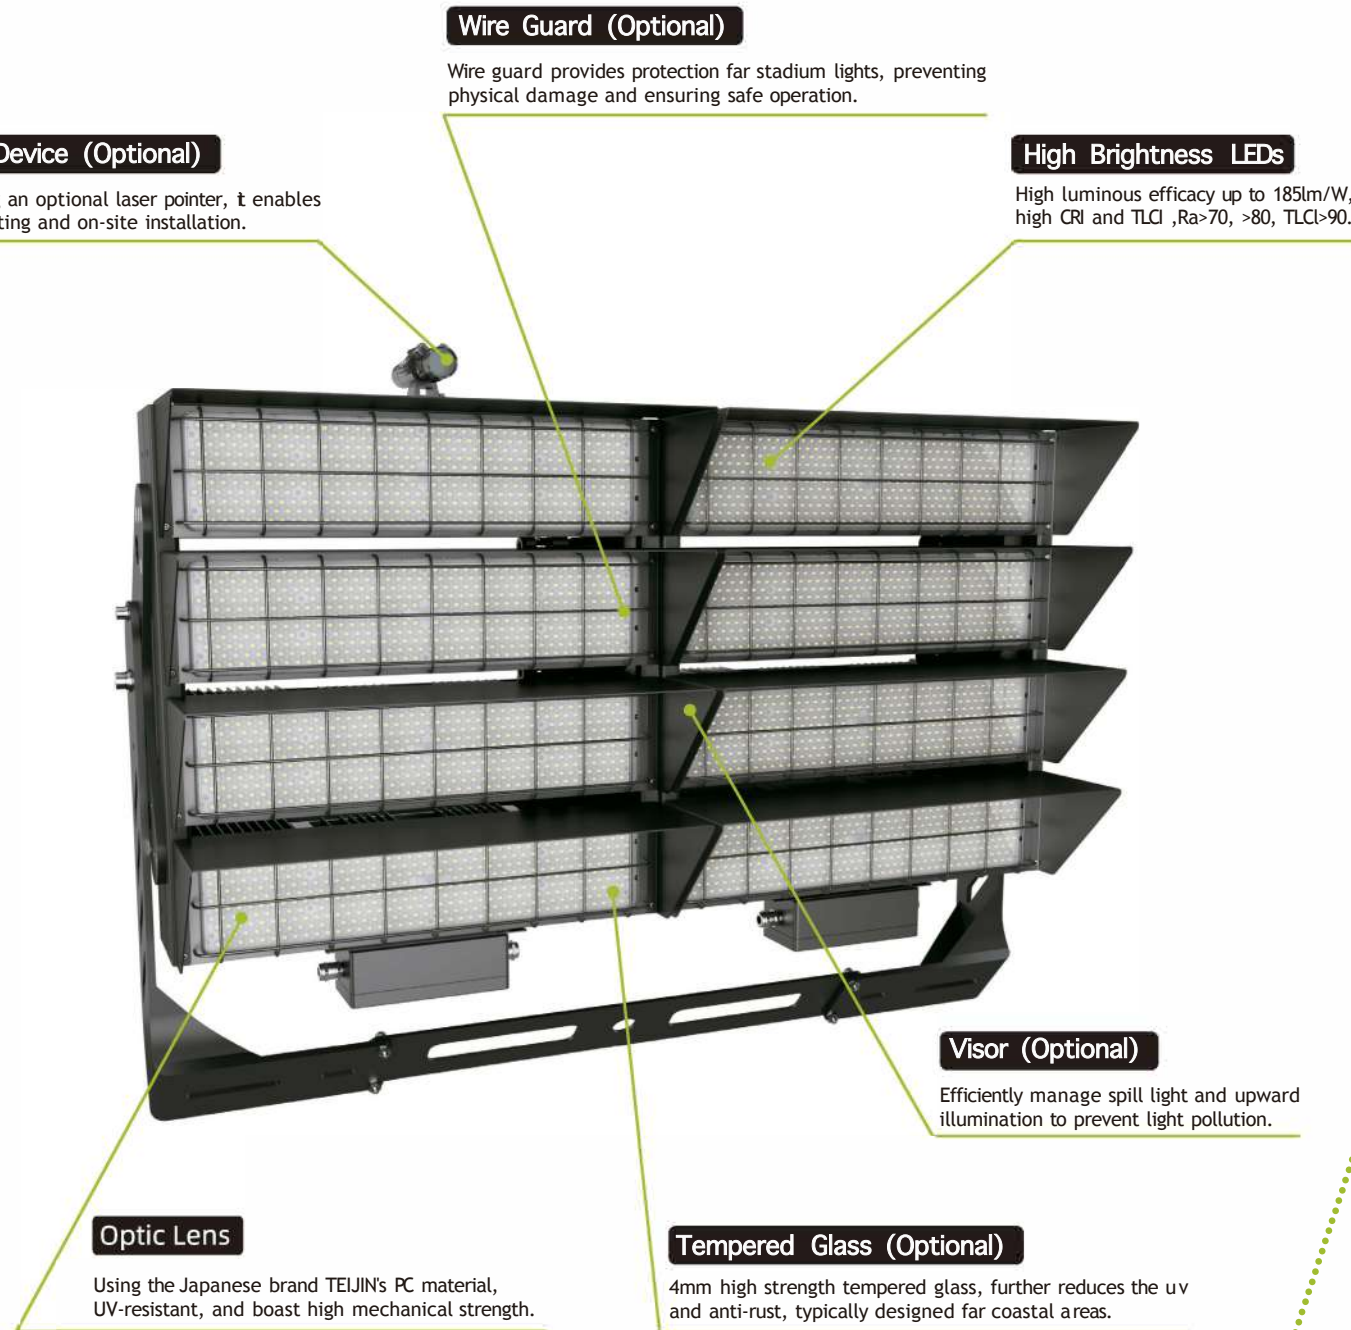

MAX

FHsolar&ledberica
SOLUTIONS IN PROFESSIONAL LIGHTING

SAVE ENERGY FOR TOMORROW

MW inventronics
MEAN WELL

Max Pro

FRONTVIEW

BACKVIEW

MAX-PRO | DIMENSION FIGURE

Model	Picture	Dimension (mm)
FHMAX-PRO-2000 FHMAX-PRO-2400 8 LED Modules		
FHMAX-PRO-2500 FHMAX-PRO-3000 10 LED Modules		
FHMAX-PRO-3000 FHMAX-PRO-3600 12 LED Modules		

MAX-PRO | PRODUCT SPECIFICATIONS

General Data

Body Material	Stretched Aluminum Alloy
Housing Color	Black (available on request)
Cover Material	Tempered glass or uv-resistant Polycarbonate
Lens Material	UV-resistant Polycarbonate
Working Environment	-40° C - +50° C, 10%-90%RH
Lifespan L70 at 25 °C	>100,000 h
Mounting Type	Bracket mounted
Mounting Location	Wall /Pole /Floor /Ceiling
Dimmable	0-10V Dimming (Default) /Timer Dimming
Protection Class	Class I(Default) /Class II
Standards	CE, RoHS, LMB0, TM-21, IP66, IK10
Available on request	Photocell, NTC, OLC, DALI Dimming, DMX512, Remote Control

Package Information

ModelNo	Fixture Dimension	N.W	PackType	Package Dimension	G.W
FHMAX-PRO-2000 FHMAX-PRO-2400 8 Modules	1162 x766 x210mm	60.0kgs	1unit /box	1220 x830 x270mm	/
FHMAX-PRO-2500 FHMAX-PRO-3000 10 Modules	1162 x906 x210mm	70.0kgs	1unit /box	1220 x970 x270mm	/
FHMAX-PRO-3000 FHMAXPRO-3600 12 Modules	1162 x1046 x210mm	85.0kgs	1unit /box	1220 x1110 x270mm	/