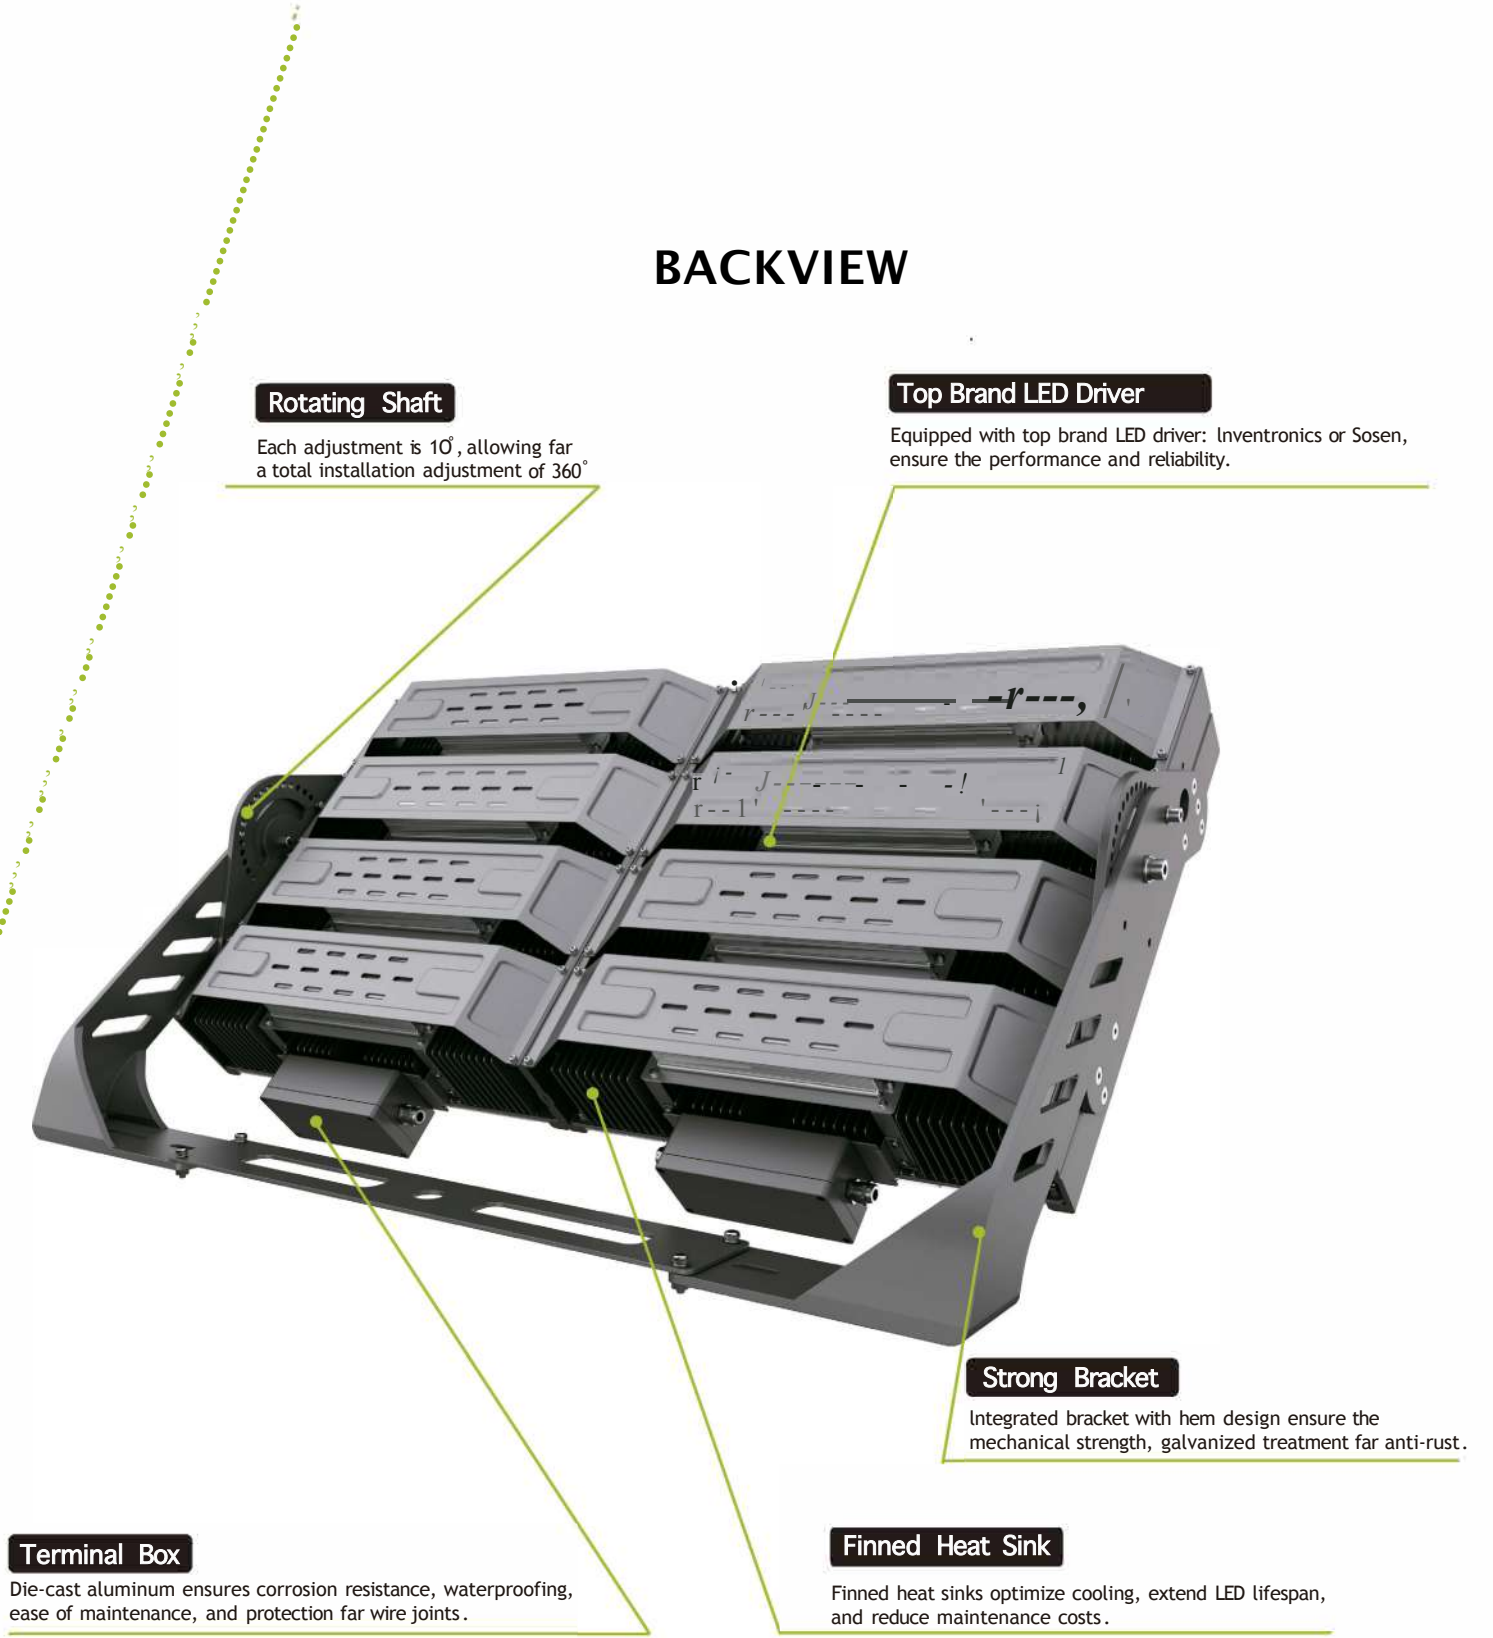

MAX

FHsolar&ledberica
SOLUTIONS IN PROFESSIONAL LIGHTING

SAVE ENERGY FOR TOMORROW

MW inventronics
MEAN WELL

Max Pro

FRONTVIEW

BACKVIEW

MAX-PRO | DIMENSION FIGURE

Model	Picture	Dimension (mm)
FHMAX-PRO-2000 FHMAX-PRO-2400 8 LED Modules		
FHMAX-PRO-2500 FHMAX-PRO-3000 10 LED Modules		
FHMAX-PRO-3000 FHMAX-PRO-3600 12 LED Modules		

MAX-PRO | PRODUCT SPECIFICATIONS

General Data

Body Material	Stretched Aluminum Alloy
Housing Color	Black (available on request)
Cover Material	Tempered glass or uv-resistant Polycarbonate
Lens Material	UV-resistant Polycarbonate
Working Environment	-40° C - +50° C, 10%-90%RH
Lifespan L70 at 25 °C	>100,000 h
Mounting Type	Bracket mounted
Mounting Location	Wall /Pole /Floor /Ceiling
Dimmable	0-10V Dimming (Default) /Timer Dimming
Protection Class	Class I(Default) /Class II
Standards	CE, RoHS, LMB0, TM-21, IP66, IK10
Available on request	Photocell, NTC, OLC, DALI Dimming, DMX512, Remote Control

Package Information

ModelNo	Fixture Dimension	N.W	PackType	Package Dimension	G.W
FHMAX-PRO-2000 FHMAX-PRO-2400 8 Modules	1162 x766 x210mm	60.0kgs	1unit /box	1220 x830 x270mm	/
FHMAX-PRO-2500 FHMAX-PRO-3000 10 Modules	1162 x906 x210mm	70.0kgs	1unit /box	1220 x970 x270mm	/
FHMAX-PRO-3000 FHMAXPRO-3600 12 Modules	1162 x1046 x210mm	85.0kgs	1unit /box	1220 x1110 x270mm	/